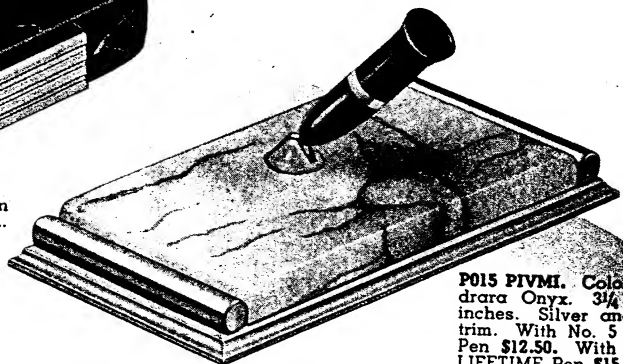

N108 CABAF. Gold Mirror similar to N198. With LIFETIME Pen $12.50.

P015 PIVMI. Colored Pedrara Onyx. $3\frac{1}{4}$ x $5\frac{1}{4}$ inches. Silver and gold trim. With No. 5 Brown LIFETIME Pen $15.00.

The Desk Sets illustrated on this page with LIFETIME Pens are also available with AUTOGRAPH LIFETIME Pens for facsimile signature engraving (see pages 3 and 21) at $8.00 additional per Pen.